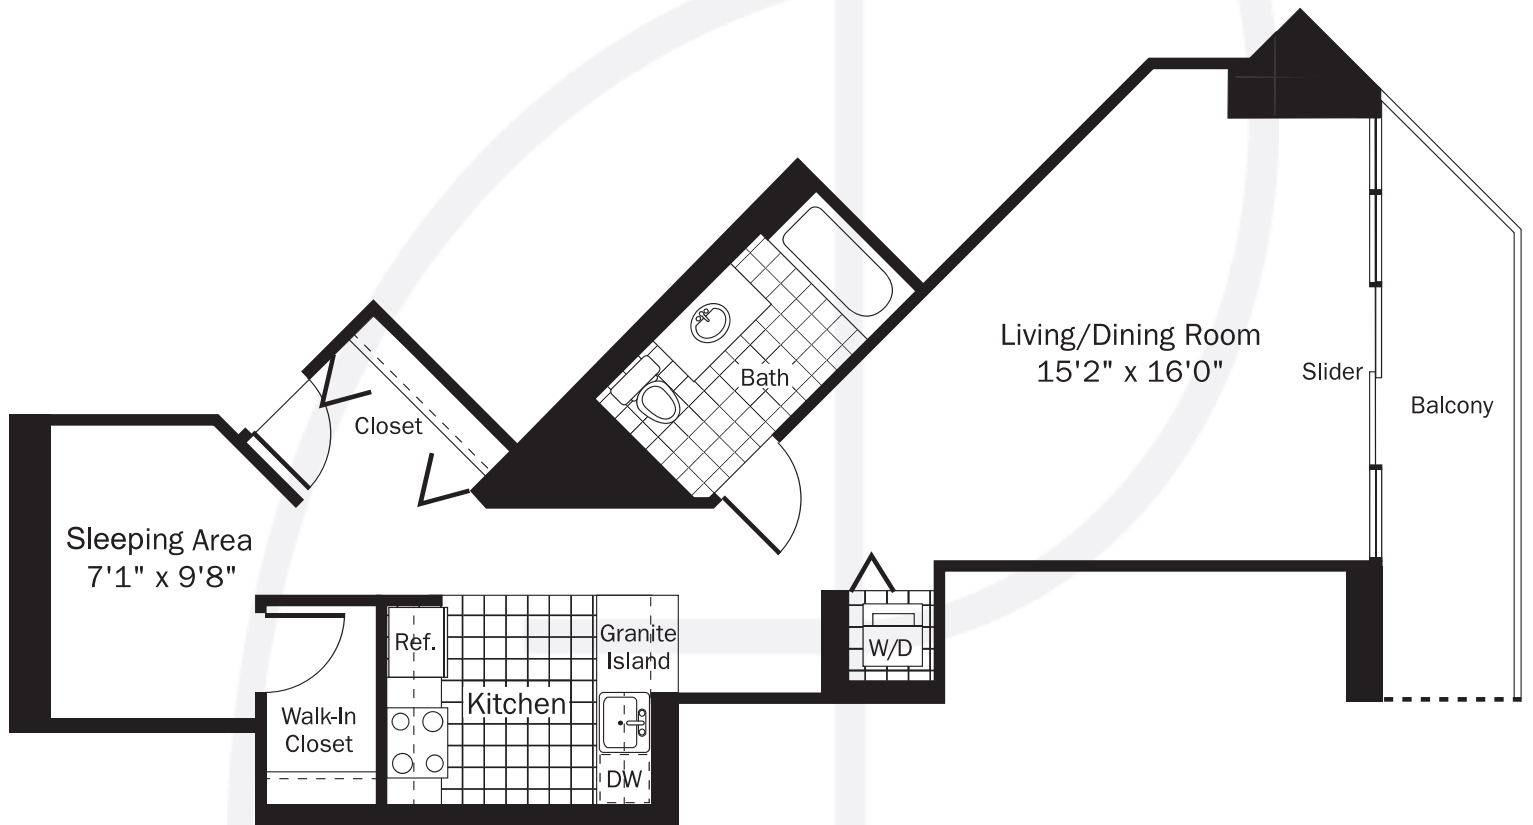

Unit 05

Floor 11-31
Convertible, 1 Bath

312.644.9200
the.residencesatgrandplaza.com

11th - 31st Floor

Floor plans shown are representative examples of available units, and may not depict existing variations and minimal space variances of actual residences. Consult your Sales Associate for details about a specific plan or residence.