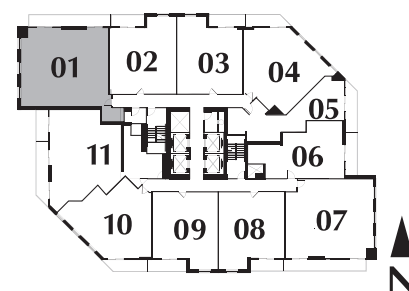

# Unit 01

Floor 11-31  
2 Bedroom, 2 Bath

312.644.9200

the.residencesatgrandplaza.com

11th - 31st Floors

Floor plans shown are representative examples of available units, and may not depict existing variations and minimal space variances of actual residences. Consult your Sales Associate for details about a specific plan or residence.