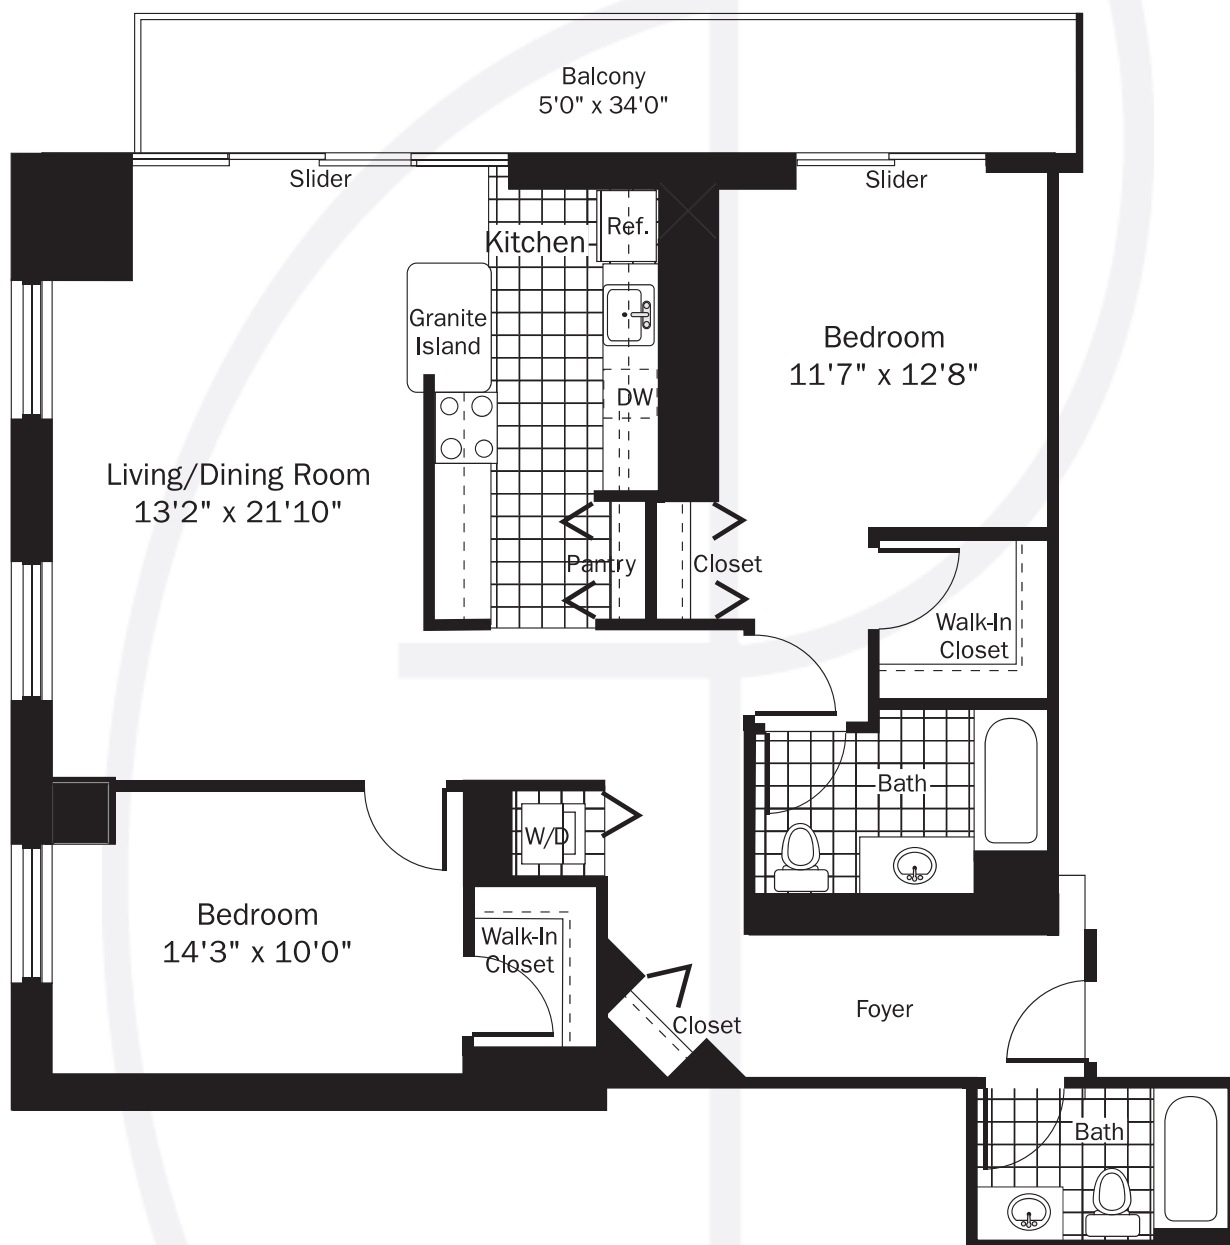

# Unit 01

Floor 11-31  
2 Bedroom, 2 Bath

312.644.9200

the.residencesatgrandplaza.com

11th - 31st Floors

Floor plans shown are representative examples of available units, and may not depict existing variations and minimal space variances of actual residences. Consult your Sales Associate for details about a specific plan or residence.