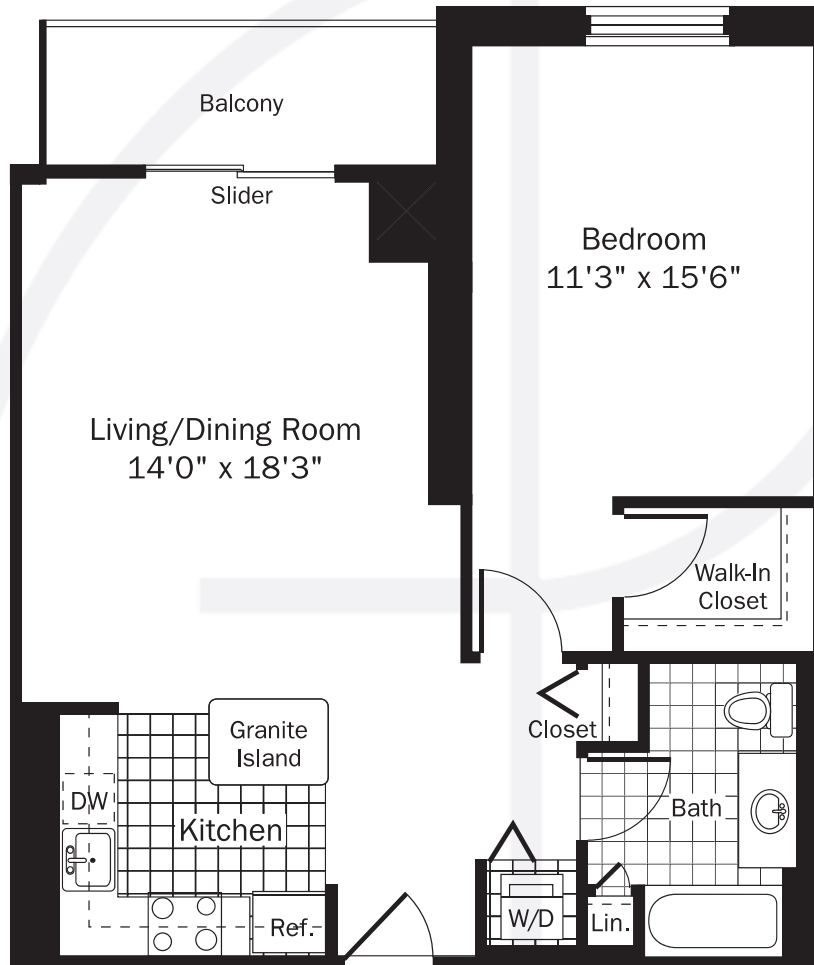

# Unit 02

Floor 11-31  
1 Bedroom, 1 Bath

312.644.9200

[theresidencesatgrandplaza.com](http://theresidencesatgrandplaza.com)

11th - 31st Floors

Floor plans shown are representative examples of available units, and may not depict existing variations and minimal space variances of actual residences. Consult your Sales Associate for details about a specific plan or residence.